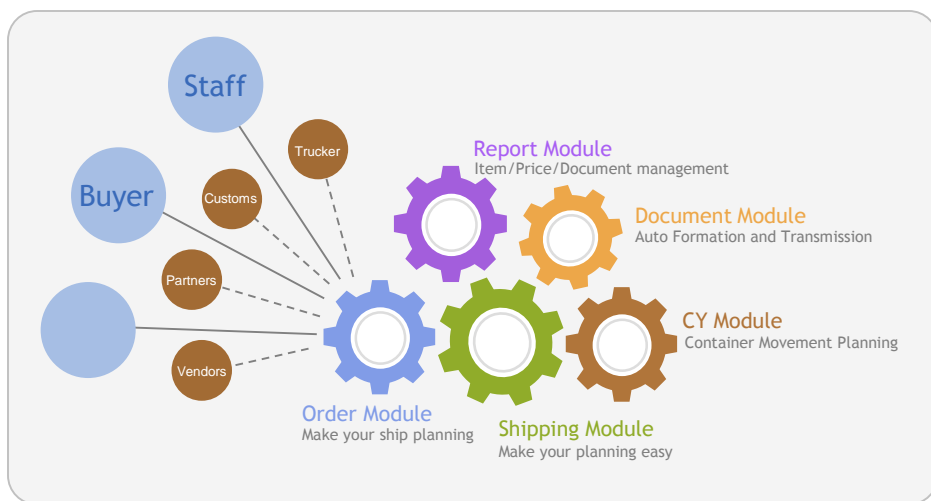

# Far East Network

**NVOCC Certificate  
SMTC-NV01296**

**1st Class Registration**

The removal of restrictions on international trade with China in 2004 presented the companies with a huge new business opportunity. Yet there is a barrier that arise in the form of industry and the local specifications regulation.

# Global Network

Around the world, we have helped our Clients ensure the timely and safe delivery of their goods.

TOSS system supports trade and logistics processes on one common platform.

[www.seo-rin.com.cn](http://www.seo-rin.com.cn)