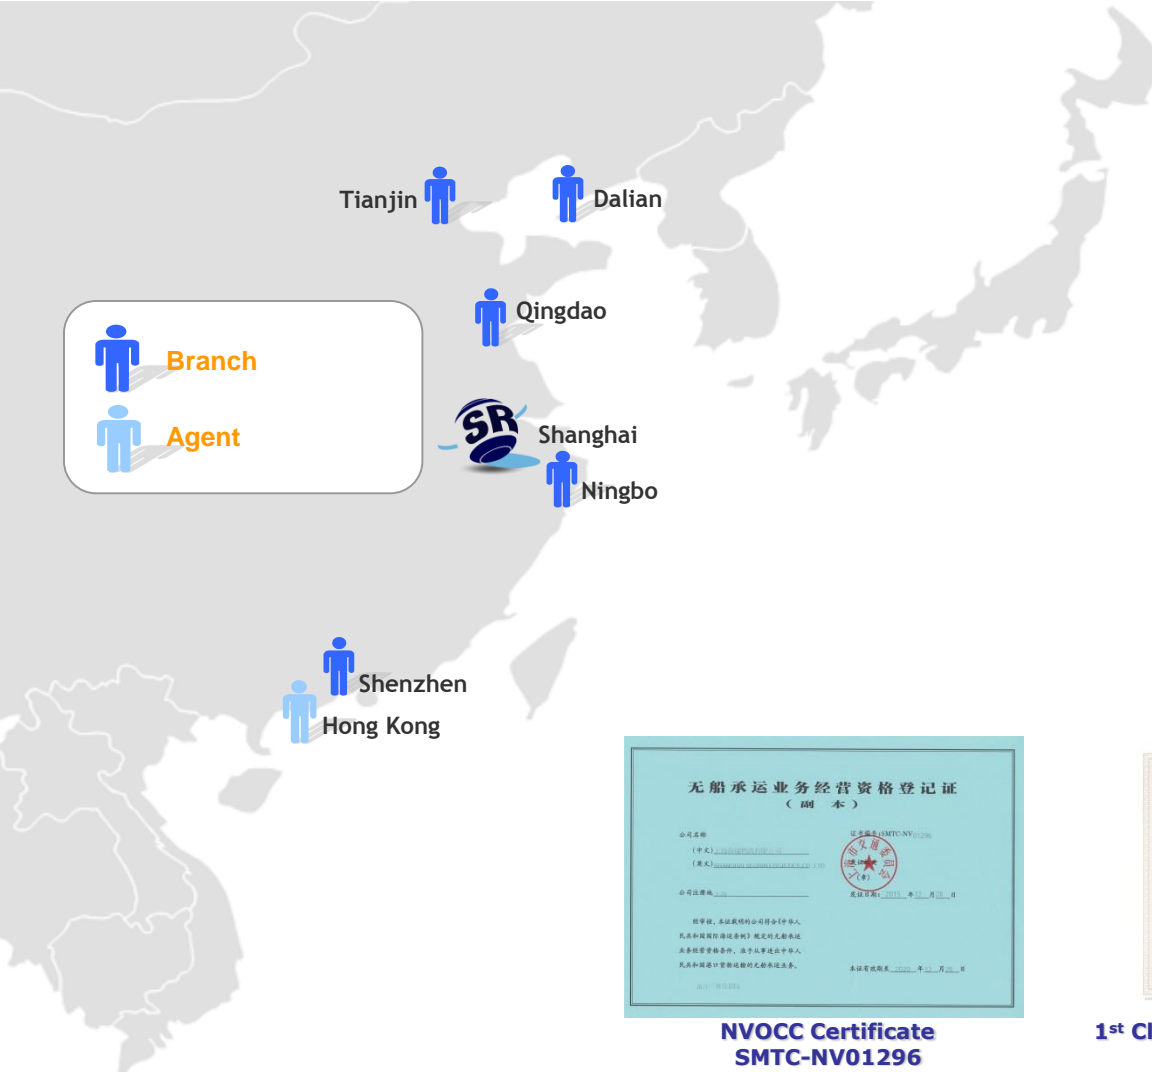

## Background

SHANGHAI SEORIN LOGISTIC CO.,LTD was established in 2002. The primary focus of the company is being an international freight forwarding company in Shanghai, China and to serve the growing exportation of China. Immersed in the opportunity of growth and expansion, SEORIN has extended its scope of business to offer various related transportation services domestically and internationally.

**45 +**  
No. of Agents Around the Globe

SEORIN is fully committed to customer satisfaction, continuous improvement and realization of the highest code of business conduct. The company`s main objectives is to providing personalized, first-class services and tailoring logistics solutions to suit our customers requirements. SEORIN engenders dedicated and quality service through provisions of professional training and employee motivation.

# Far East Network

**NVOCC Certificate  
SMTC-NV01296**

**1st Class Registration**

The removal of restrictions on international trade with China in 2004 presented the companies with a huge new business opportunity. Yet there is a barrier that arise in the form of industry and the local specifications regulation.