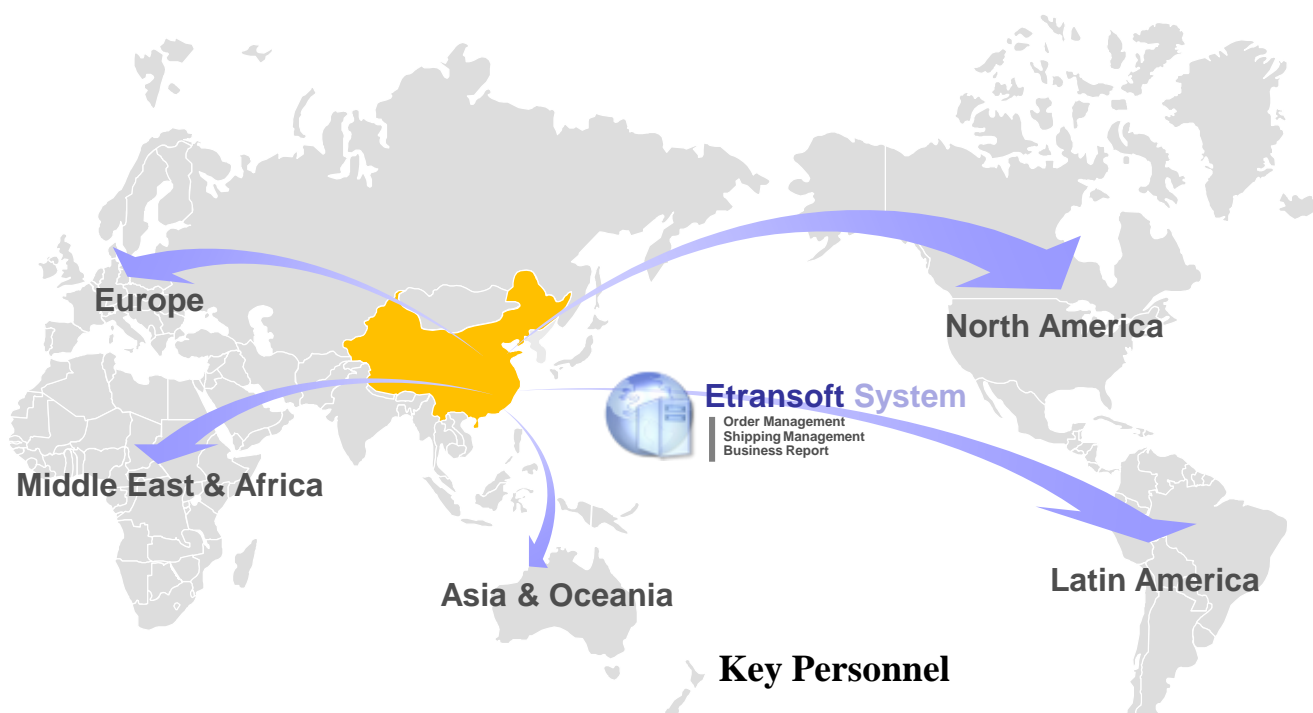

•Office Address

**Shanghai Office :

Shanghai Seorin Logistics Co.,Ltd.
Room 503, No. 773 Siping Road, Golden Plaza
Business Center, Hongkou District, Shanghai
Tel : +86)21-31261122 Fax :+ 86)21-51026688

Office hours

Monday - Friday 0900 - 1800 hrs
Saturday - Sunday - Week End holiday

Key Personnel

Daniel Nan - Managing Manager

Email: daniel@seo-rin.com.cn
Internet Phone: 070-4667-2558
Mobile: +86)13564129439

Orinda Zhu - Operations Manager

Email: orinda@seo-rin.com.cn

Deco Zhang- Marketing Manager

Email: deco@seo-rin.com.cn

Lily Cao - Account Manager

Email: lily@seo-rin.com.cn

Export Team

Email: export@seo-rin.com.cn

Import Team

Email: import@seo-rin.com.cn